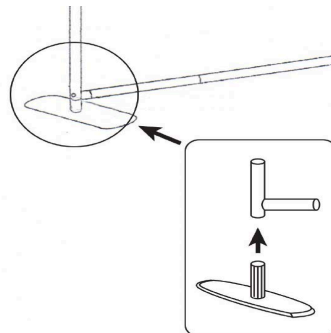

Shipping Size: 13"w x 8"d x 53"
Display & Graphic Weight: 28 lbs

Single-Sided Back View

Turn Around Time: 2 Days After Proof Approval

Replacement Graphics:

Single-Sided \$ 180*
Double-Sided \$ 265*

Connect numbered tubes together.

Snap tubes together.

Cover frame with fabric graphic.

Carrying Bag Included

* Prices are subject to change

(One address only) in the US, does not cover PR, AK, HI or Can

833.257.6278 | indydisplays.com