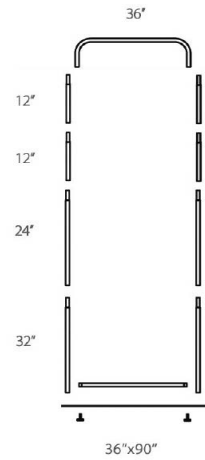

indy displays

ONE CHOICE® - 3ft wide x 7.5ft high Fabric Tube-Non Backlit

Single-Sided \$ 175*

Double-Sided \$ 175*

Price Includes:

- * (1) Aluminum Frame Straight w/ Rounded Corners - 37.5"w x 90"h
- * (1) Single-Sided or Double-Sided Premium Dye- Sublimation Printed on 100% Recycled Fabric/ Zipper Bottom
- * (1) Flat Steel Base
- * (2) Screws w/ (1) Allen 5mm Key
- * (1) Clamshell Box Packaging

Shipping Size: 11"w x 4"d x 39"
Display & Graphic Weight: 19 lbs

Turn Around Time: 2 Days After Proof Approval

Additional Accessories

Nylon Carrying Bag (+) \$ 55

EZ Sanitizer Clip (+) \$ 100

Includes Dispenser

Replacement Graphics:

Single-Sided \$ 120*

Double-Sided \$ 120*

Inside Dimensions: 39.5"l x 10.5"w x 3"h
Outside Dimensions: 40.25"l x 11.5"w x 3.5"h
Weight: 6 lbs

* Prices are subject to change

(One address only) in the US, does not cover PR, AK, HI or Can