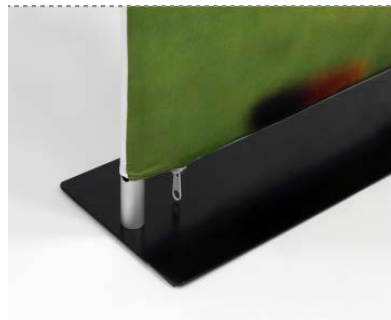

indy displays

ONE CHOICE® - 3ft wide x 7.5ft high Fabric Tube-Non Backlit

Single-Sided \$ 175*

Double-Sided \$ 175*

Price Includes:

- * (1) Aluminum Frame Straight w/ Rounded Corners - 37.5"w x 90"h
- * (1) Single-Sided or Double-Sided Premium Dye- Sublimation Printed on 100% Recycled Fabric/ Zipper Bottom
- * (1) Flat Steel Base
- * (2) Screws w/ (1) Allen 5mm Key
- * (1) Clamshell Box Packaging

Shipping Size: 11"w x 4"d x 39"
Display & Graphic Weight: 19 lbs

Turn Around Time: 2 Days After Proof Approval

Additional Accessories

Nylon Carrying Bag (+) \$ 55

EZ Sanitizer Clip (+) \$ 100

Includes Dispenser

Replacement Graphics:

Single-Sided \$ 120*

Double-Sided \$ 120*

Inside Dimensions: 39.5"l x 10.5"w x 3"h
Outside Dimensions: 40.25"l x 11.5"w x 3.5"h
Weight: 6 lbs

* Prices are subject to change

(One address only) in the US, does not cover PR, AK, HI or Can