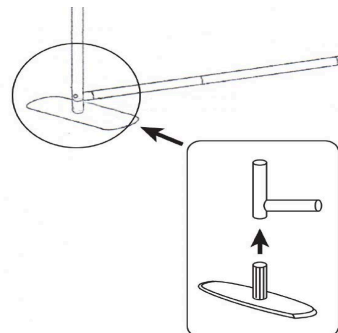

indy displays

ONE CHOICE® - 10ft wide x 8ft high Fabric Tube-Non Backlit

Single-Sided \$ 515*

Double-Sided \$ 585*

Price Includes:

- * (1) Aluminum Frame Straight -112"w xx 91.5"h x 19.75"d
- * (1) Single-Sided or Double-Sided Premium Dye- Sublimation Printed on 100% Recycled Fabric/ Zipper Bottom
- * (2) Flat Feet
- * (1) Soft Vinyl Bag for Frame

Shipping Size: 13"w x 8"d x 53"l Display & Weight: 48 lbs

Single-Sided Back View

Turn Around Time: 2 Days After Proof Approval

Replacement Graphics:

Single-Sided \$ 230*

Double-Sided \$ 315*

Connect numbered tubes together.

Snap tubes together.

Cover frame with fabric graphic.

Carrying Bag Included

* Prices are subject to change

(One address only) in the US, does not cover PR, AK, HI or Can

833.257.6278 | indydisplays.com