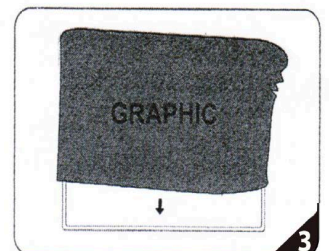

indy displays

ONE CHOICE® - 10ft wide x 8ft high Fabric Tube-Non Backlit

Single-Sided \$ 515*

Double-Sided \$ 585*

Price Includes:

- * (1) Aluminum Frame Straight -112"w xx 91.5"h x 19.75"d
- * (1) Single-Sided or Double-Sided Premium Dye- Sublimation Printed on 100% Recycled Fabric/ Zipper Bottom
- * (2) Flat Feet
- * (1) Soft Vinyl Bag for Frame

Shipping Size: 13"w x 8"d x 53"l Display & Weight: 48 lbs

Single-Sided Back View

Turn Around Time: 2 Days After Proof Approval

Replacement Graphics:

Single-Sided \$ 230*

Double-Sided \$ 315*

Connect numbered tubes together.

Snap tubes together.

Cover frame with fabric graphic.

Carrying Bag Included

* Prices are subject to change

(One address only) in the US, does not cover PR, AK, HI or Can

833.257.6278 | indydisplays.com