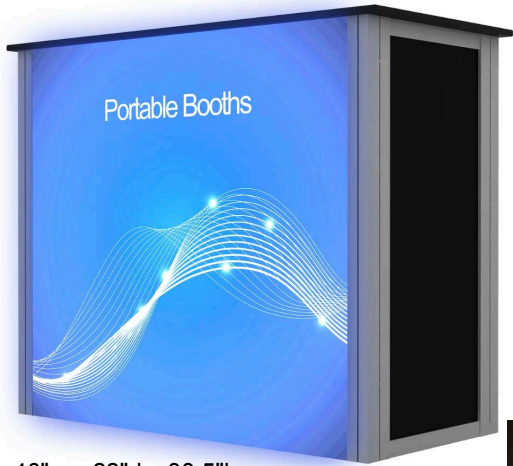

indy displays

XR.BL.C7 Backlit Counter - 46"w x 22"d x 38.5"h

$2,850*

46"w x 22"d x 38.5"h

Price Includes:

- XR Aluminum Extrusion Framing - Silver w/ Built in LED Edge Lighting System for All Four Sides of Front Panel
- (1) Laminate Counter Top - Choice of 5 Colors
- (1) Laminate Internal Shelf - Choice of 5 Colors
- (2) Side Panel Insert - Choice of 3 Colors
- (1) Front Dye-Sublimation Backlit Fabric SEG Graphic
- (2) Laminate Locking Storage Doors
- (1) Grommet Hole (Black or White) (Location Needed)
- (1) 48.25T Thermoformed Shipping Cases w/ Wheels

* Weight for Case & Counter: 60 lbs