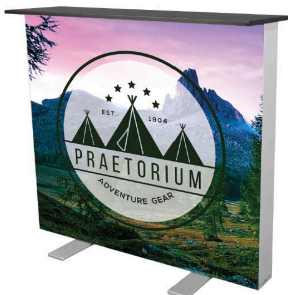

indy displays

ONE CHOICE® Lightbox Double-Sided - 80mm - 39 3/8"w x 79 1/8"h x 15"d

\$ 565.00*

Price Includes:

- * (1) Bottom Aluminum Frame Piece (80mm Thickness)
- * (4) Side Aluminum Frame Piece (80mm Thickness)
- * (1) Top Aluminum Frame Piece (80mm Thickness)
- * (2) LED Wire Connector
- * (1) Transformer Power Cord
- * (1) Internal Horizontal Support Pole
- * (2) Custom Printed SEG Stretch Graphics (Double-Sided)
- * (1) Shipping Container - Corrugated White w/ Set Up Instructions

Shipping Dimensions: 45"l x 13"h x 6"w
Weight: 20 lbs

Turn Around Time: 2 Days After Proof Approval

LED STRIPS

FRAME

LED CONNECTION

TRANSFORMER

Shipping Container with Set Up Instruction on Inside Lid

Additional Adders

ONE CHOICE® Lightbox Counter

- *39 3/8"w x 40 5/8"h x 16"d
- *100mm Wide Aluminum Frame
- *MDF Counter Top
- *Complete LED Lighting System
- *(2) SEG Backlit Stretch Fabric Graphics
- * Canvas Carrying Bag