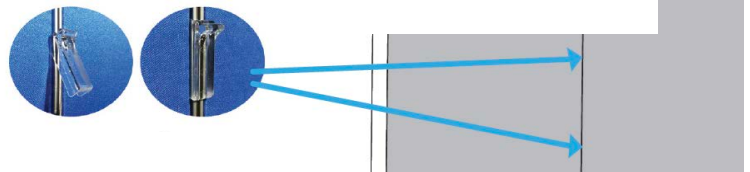

(One address only) in the US, does not cover PR, AK, HI or Can