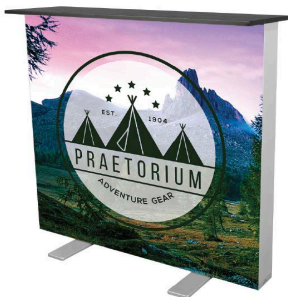

indy displays

ONE CHOICE® 3 Lightbox Double-Sided Package - 80mm - 118 1/8"w x 79 1/8"h x 15"d \$ 1,545.00*

Price Includes:

- * (3) Bottom Aluminum Frame Piece (80mm Thickness)
- * (12) Side Aluminum Frame Piece (80mm Thickness)
- * (3) Top Aluminum Frame Piece (80mm Thickness)
- * (6) LED Wire Connector
- * (3) Transformer Power Cord
- * (3) Internal Horizontal Support Pole
- * (6) Custom Printed SEG Stretch Graphics (Double-Sided)
- * (18) Clear Plastic Connection Clips - For Inline Snug Alignment
- * (3) Shipping Container - Corrugated White w/ Set Up Instructions

Shipping Dimensions: 45"l x 13"h x 6"w each box
Weight: 60 lbs - includes 3 boxes

Turn Around Time: 2 Days After Proof Approval

LED STRIPS

FRAME

LED CONNECTION

TRANSFORMER

Shipping Container with Set Up Instruction on Inside Lid

Clear Plastic Clip for Snug Alignment

Additional Adder

ONE CHOICE® Lightbox Counter

- *39 3/8"w x 40 5/8"h x 16"d
- *100mm Wide Aluminum Frame
- *MDF Counter Top
- *Complete LED Lighting System
- *(2) SEG Backlit Stretch Fabric Graphics
- * Canvas Carrying Bag