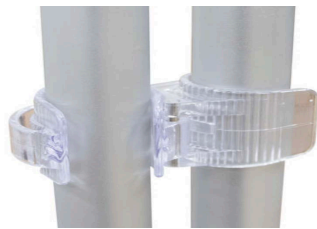

indy displays

Publicity Pro Show Package - 20ft x 8ft Inline with Case to Podium Conversions

\$ 4665*

Price Includes: (No Substitutions Allowed)

- * 20ft EuroFit Straight Wall Kit - Lightweight Aluminum Frame- 231"w x 91.25"h x 19"d
- * (2) Frame Connectors
- * (4) Slim Aluminum Swivel Feet
- * (1) Double-Sided REPVE Fabric Pillowcase Fabric Graphic
- * (2) Oval Hard Shipping Case with Wheels - 26.25"w x 38.5"h x 17.5"d
- * (2) Case-to-Counter Conversion Kit - (Ultra Fit Wrap) - Top Black / Recycled Polyester Knit REPVE Fabric Graphic

Show Package Ships: (1) Box 40x28x19 57lbs
(1) Box 40x28x19 42lbs

Interior Aluminum Frame

Frame Connectors

Push Button Frame Connection

Slim Aluminum Swivel Feet

Pillow Case Double-Sided Graphic

(2) Oval Shipping Case